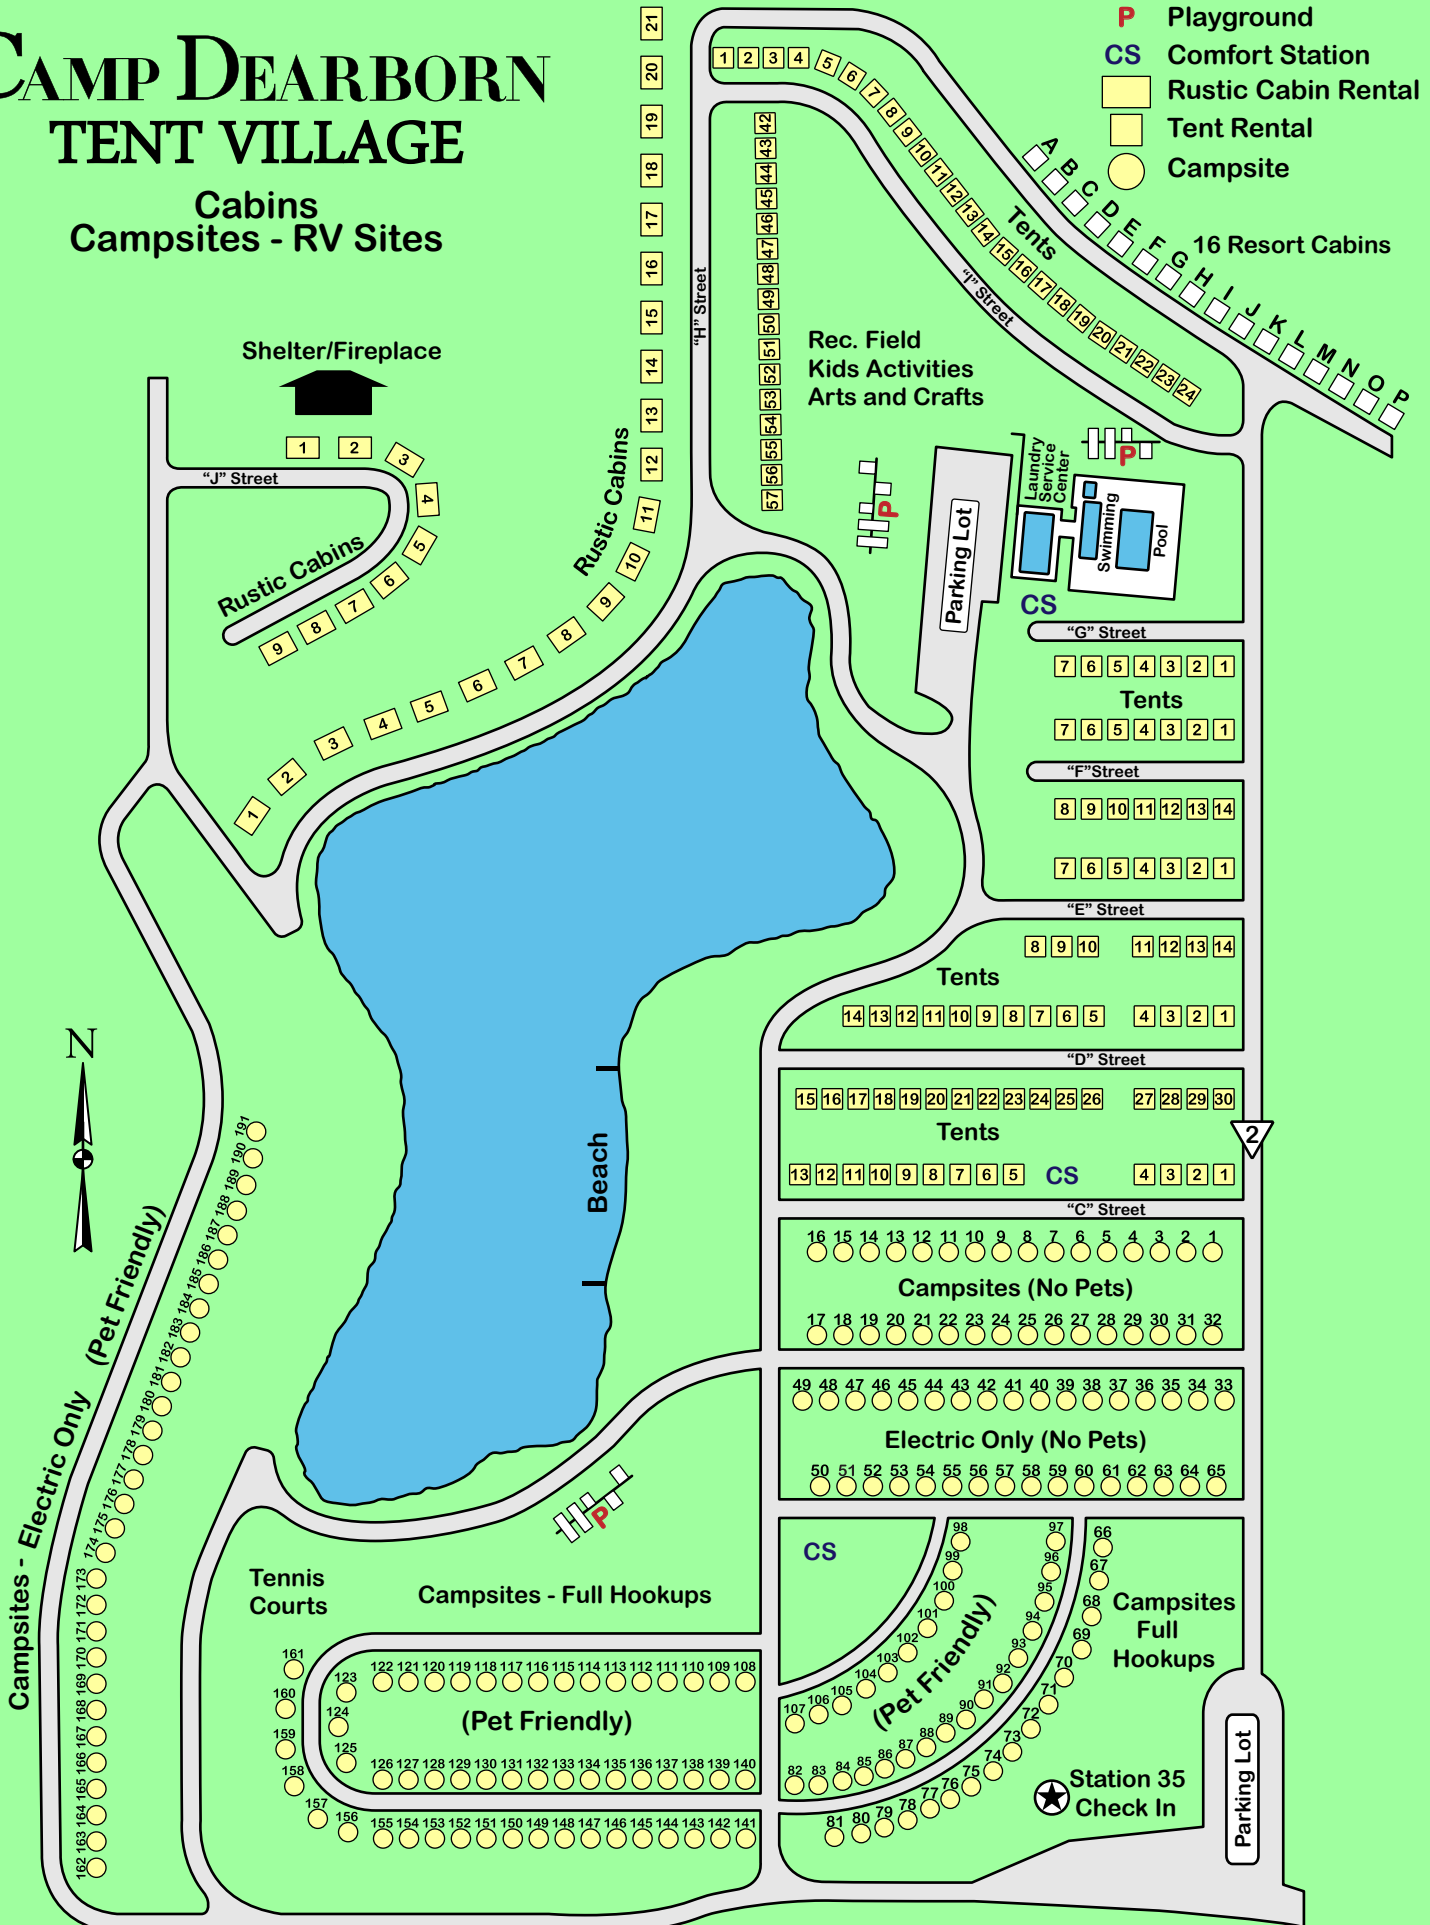

CAMP DEARBORN

SPEED LIMIT - 15 mph in Park

Mystic Creek
Golf Course
27 Holes

Picnic Site Rental

- (A) - Evergreen (1,000)
A1 (500) A2 (500)
- (B) - Mystic Field (600)
B1 (300) B2 (300)
- (F) - New Maple (500-5000)

CAMP DEARBORN
Information and Reservations
1700 General Motors Rd.
Milford, MI 48380
(248) 684-6000
(313) 943-2076

CAMP DEARBORN TENT VILLAGE

Cabins
Campsites - RV Sites

LEGEND

- P** Playground
- CS** Comfort Station
-  Rustic Cabin Rental
-  Tent Rental
-  Campsite

* Ice available at Office, Station 35 and Canteen
Bait available at Station 35 only